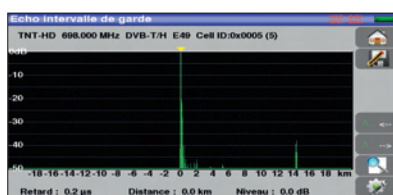

The 7817B includes a pointing mode to align terrestrial antennas. User will have a graphical information combined with a beeper.

■ USB Interface

The 7817B includes one USB interface for updating and getting the benefit of free firmware updates. The interface can be used to transfer measurements data, screens shots to a USB memory stick.

* only for free-to-air

A performing autoset

All measurements displayed on a single screen

Fast spectrum analysis

Echoes display with guard interval

freq	std	RF	C/N	BERi	BERo	PER	MER
E38	DVB-T-H	56.6	35.9	4.7E-6	<1E-8	<1E-8	34.9
E44	DVB-T-H	57.1	36.7	9.9E-6	<1E-8	<1E-8	34.6
E59	DVB-T-H	60.0	39.0	<9E-6	<1E-8	<1E-8	34.8
E40	DVB-T-H	57.4	36.7	3.9E-6	<1E-8	<1E-8	33.9
E49	DVB-T-H	55.4	34.5	9.9E-6	<1E-8	<1E-8	33.7
E46	DVB-T-H	55.8	35.3	3.3E-7	<1E-8	<1E-8	33.8