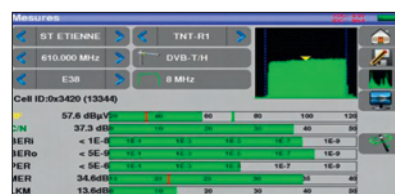

The 7817B includes a pointing mode to align terrestrial antennas. User will have a graphical information combined with a beeper.

■ USB Interface

The 7817B includes one USB interface for updating and getting the benefit of free firmware updates. The interface can be used to transfer measurements data, screens shots to a USB memory stick.

* only for free-to-air

A performing autoset

All measurements displayed on a single screen

Fast spectrum analysis

Echoes display with guard interval

freq	std	RF	C/N	BERi	BERo	PER	MER
E38	DVB-T-H	56.6	35.9	4.7E-6	<1E-8	<1E-8	34.9
E44	DVB-T-H	57.1	36.7	9.9E-6	<1E-8	<1E-8	34.6
E59	DVB-T-H	60.0	39.0	<9E-6	<1E-8	<1E-8	34.8
E40	DVB-T-H	57.4	36.7	3.9E-6	<1E-8	<1E-8	33.9
E49	DVB-T-H	55.4	34.5	9.9E-6	<1E-8	<1E-8	33.7
E46	DVB-T-H	55.8	35.3	3.3E-7	<1E-8	<1E-8	33.8