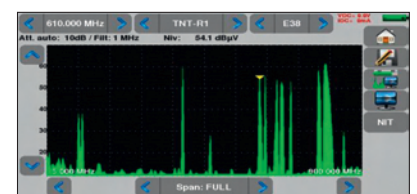

The 7817B includes a pointing mode to align terrestrial antennas. User will have a graphical information combined with a beeper.

■ USB Interface

The 7817B includes one USB interface for updating and getting the benefit of free firmware updates. The interface can be used to transfer measurements data, screens shots to a USB memory stick.

* only for free-to-air

A performing autoset

All measurements displayed on a single screen

Fast spectrum analysis

Echoes display with guard interval

freq	std	RF	C/N	BERi	BERo	PER	MER
E38	DVB-T-H	56.6	35.9	4.7E-6	<1E-8	<1E-8	34.9
E44	DVB-T-H	57.1	36.7	9.9E-6	<1E-8	<1E-8	34.6
E59	DVB-T-H	60.0	39.0	<9E-6	<1E-8	<1E-8	34.8
E40	DVB-T-H	57.4	36.7	3.9E-6	<1E-8	<1E-8	33.9
E49	DVB-T-H	55.4	34.5	9.9E-6	<1E-8	<1E-8	33.7
E46	DVB-T-H	55.8	35.3	3.3E-7	<1E-8	<1E-8	33.8