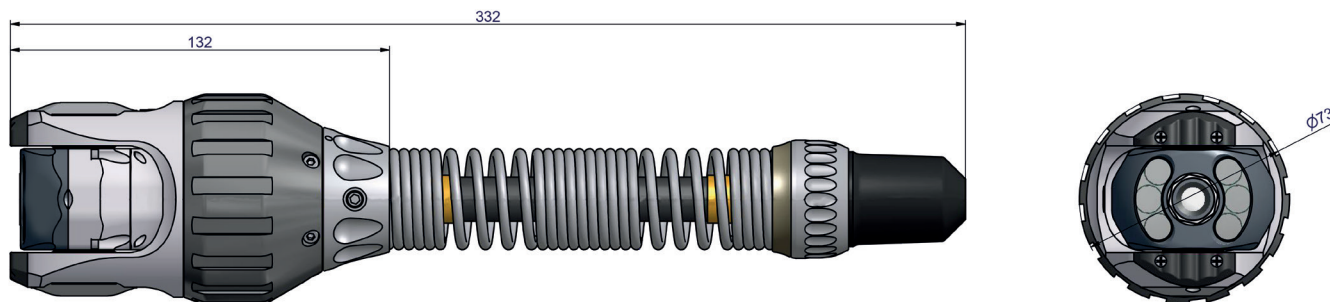

## Pan & Rotate Camera

Continuous 360° rotation and +/-135° pan. Dual clusters of 3 high powered ultra-bright LED lights.

## Technical Data

|                        |                    |
|------------------------|--------------------|
| Effective Pixels       | 512 x 582          |
| Camera Sensor          | 470 HTVL           |
| Sensitivity            | <1.0 Lux           |
| Aperture/Field of View | F2.5/75°           |
| Illumination Intensity | 12.5k Lux at 150mm |
| Pressure Depth Rating  | 1 bar (14.50psi)   |
| Dimensions             | 120 x 73 x 73mm    |
| Weight                 | 861g               |

# Pan & Rotate Camera

Front View

Rear View

Camera Head