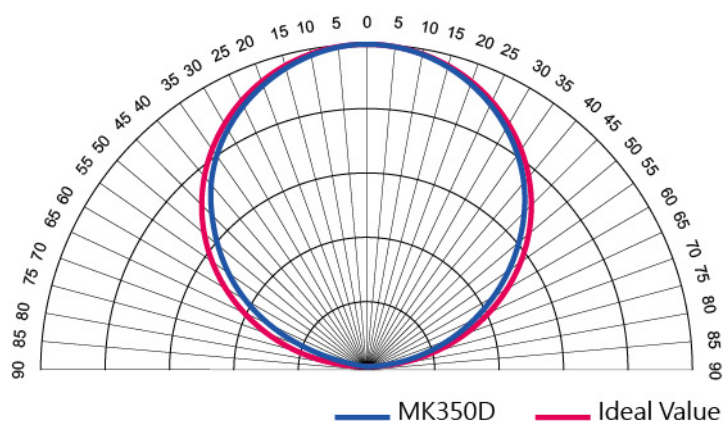

USB Mode (PC connection)
Integration Mode	Auto
Measuring Capabilities	1. Illuminance (LUX)/Foot Candle (fc)
	2. Correlated Color Temperature (CCT)
	3. CIE Chromaticity Coordinates (1) CIE 1931 x,y Coordinates (2) CIE 1976 u',v' Coordinates
	4. Color Rendering Index (CRI, Ra) / R9
	5. Percent Flicker
	6. Spectral Power Distribution (SPD) mW/m²
	7. Peak Wavelength (λp)

System Configurations

Display	0.96" 128X64 mono OLED
Max. Files	≅ 1.2 million Files @ 8GB SD Card (Excel)
Battery Operation Time	≤ 3 hours / Fully Charged
Power	USB Power; 700 mAh (3.7V Rechargeable Li-ion Battery)
Data Output Interface	Micro SD Card (SD2.0,SDHC / up to 32G) / Mini USB Port (USB 2.0) / Bluetooth 3.0 and 4.0 compatible with iOS and Android
Data Format	Compatible Excel
Dimensions	90 x 30 x 32.2 mm (H x W x D)
Weight (with Battery)	70 g ± 5 g
Operating Temperature / Humidity	0 to 35 °C, relative humidity 70% or less without condensation
Storage Temperature / Humidity	-10 to 40 °C, relative humidity 70% or less without condensation
Display languages	English

Cosine Correction

*1 : Input source must be a stable light source.

*2 : Temperature 23±2°C and relative humidity 50% or less.